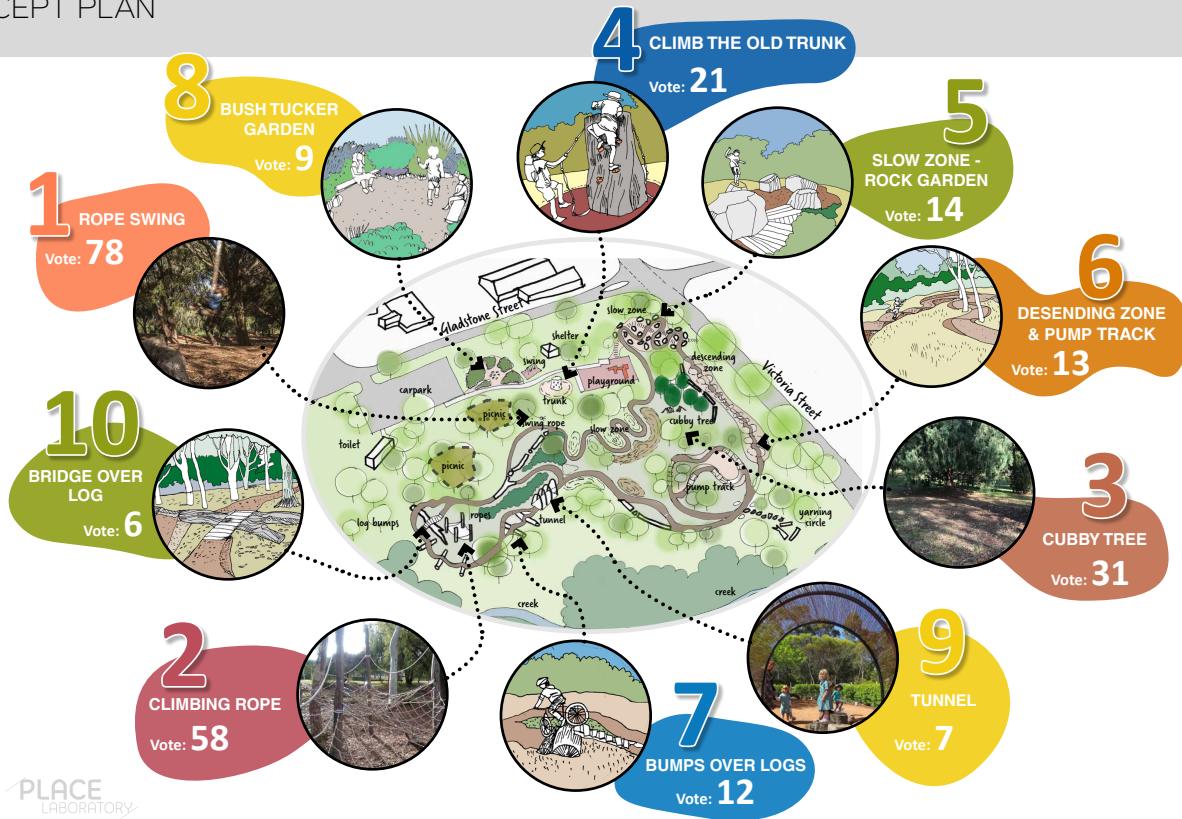

# HALL ADVENTURE TRAIL & NATURE PLAY CONCEPT PLAN

A program of

PLACE  
LABORATORY